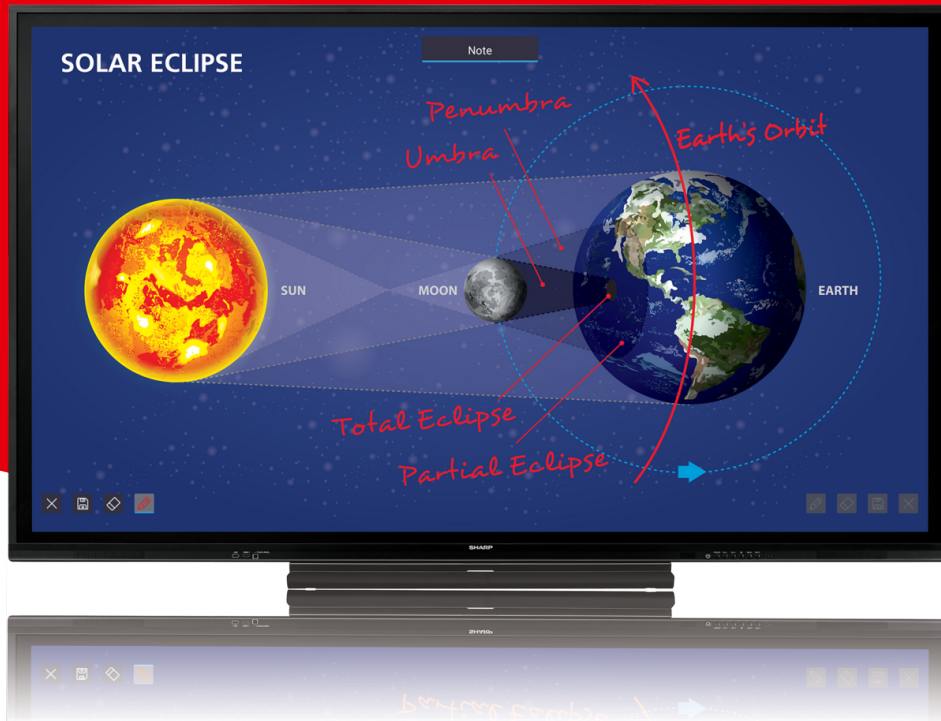

BIG PAD interactive displays

PN-86HC1

The BIG PAD for teaching and training

- 4K BIG PAD for Education and Meeting rooms
- Fast and responsive Infrared (IR) 20 point touch
- Integrated SOC Controller player for PC-less Whiteboarding and Media playback
- Provides a natural 'Pen-on-Paper' experience using a passive pen or finger
- 86" (217,4cm) size with 3840 x 2160 pixels
- Two built-in (10W) stereo loudspeakers which clearly and effectively fill larger rooms
- OPS slot for optional function enhancement
- Intuitive control with full bezel button controls and on screen touch menu

Specifikationer

VISA MODULDATA

Panelteknik	TFT LCD
Upplösning (pixlar)	3840 x 2160
Diagonalstorlek (tum/cm)	86 / 217,4
Bildformat	16:9
Teknik för bakgrundsbelysning	LED, edge lit
Ljusstyrka (cd/m2)	350
Kontrastförhållande	1.200:1
Displayfärger	1.07 Billion
Svarstid (grått till grått genomsnitt) ms	8