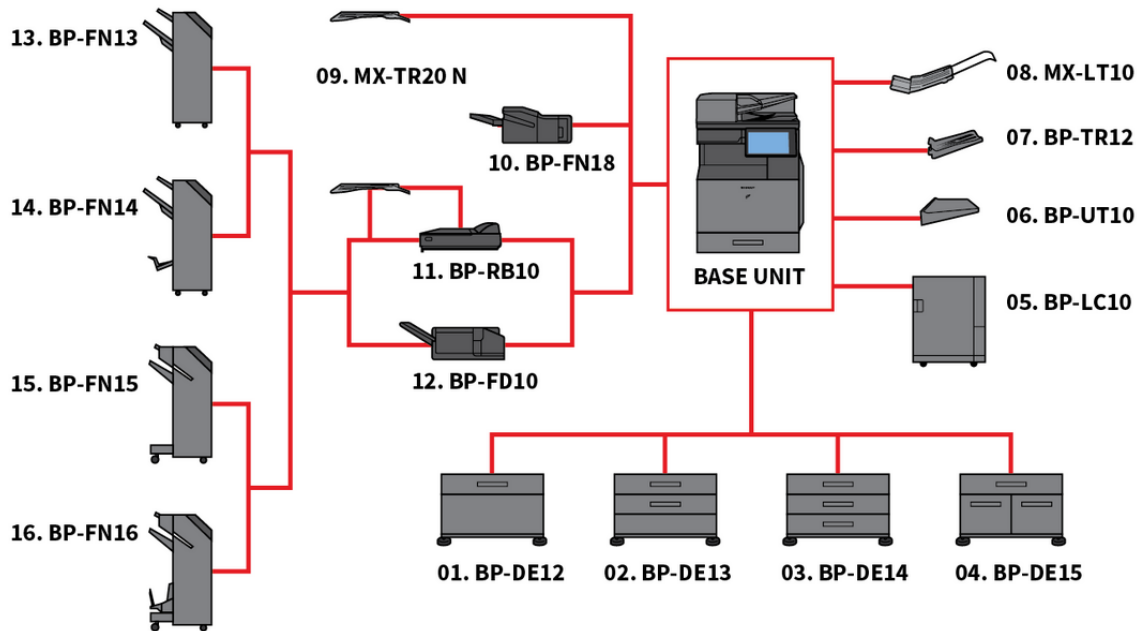

Konfigurationer

Konfigurationer kan skilja sig mellan olika försäljningsregioner. Kontakta din lokala Sharp-representant för mer information.