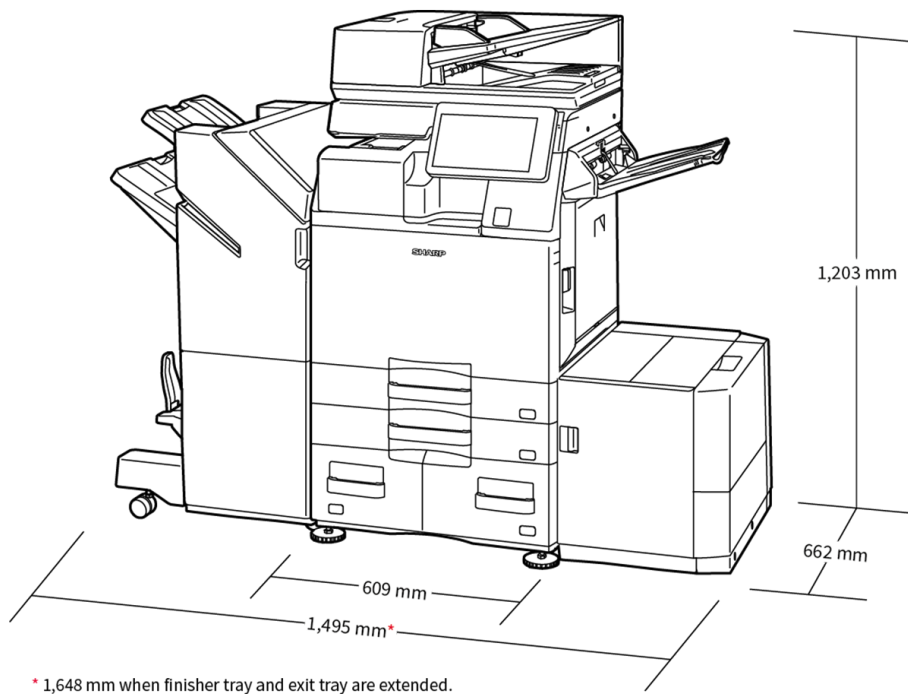

Mått visas med tillval. Tillvalen kan variera beroende på region.

Tillval

Base Unit

01. BP-DE12 Stand with 550-sheet paper drawer

550 sheets*, SRA3 - A5R (60 - 300 g/m2)

02. BP-DE13 Stand with 2 x 550-sheet paper drawer

550 sheets* each for lower and upper trays, SRA3 - A5R (60 - 300 g/m2)

03. BP-DE14 Stand with 3 x 550-sheet paper drawer

550 sheets* each for lower and upper trays, SRA3 - A5R (60 - 300 g/m2)

04. BP-DE15 Stand with 550 + 2100-sheet paper drawer