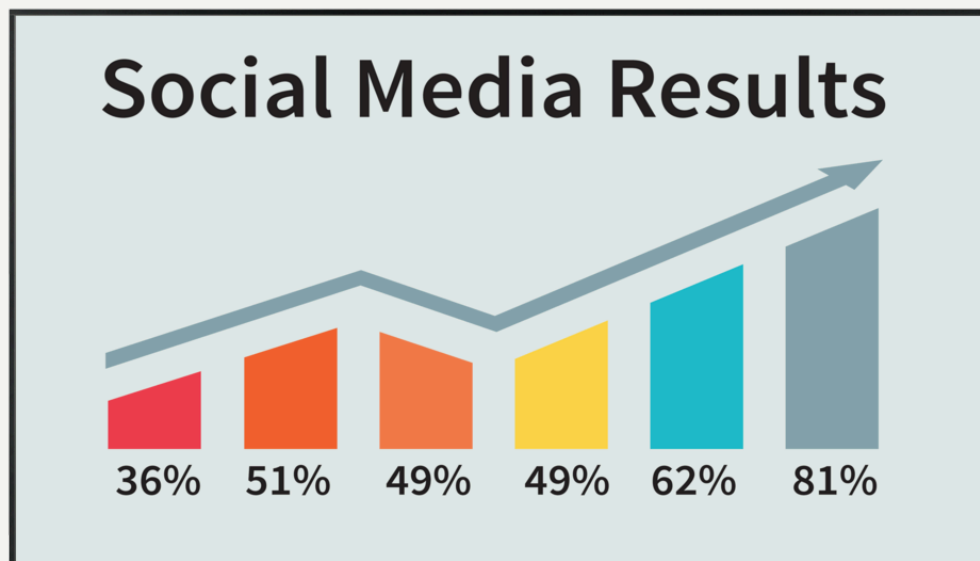

# PN-HB851

- 85 (215,9 cm) display for professional 16/7 signage
- 3840 x 2160 pixels with 350cd/m2
- Powerful and flexible stand-alone operation with embedded Android 7.1 SoC
- Flexible performance upgrade with Mini-OPS extension slot
- Portrait, Landscape and Face-Down Installation Support
- Slim Bezel Design with Speakers 10W + 10W