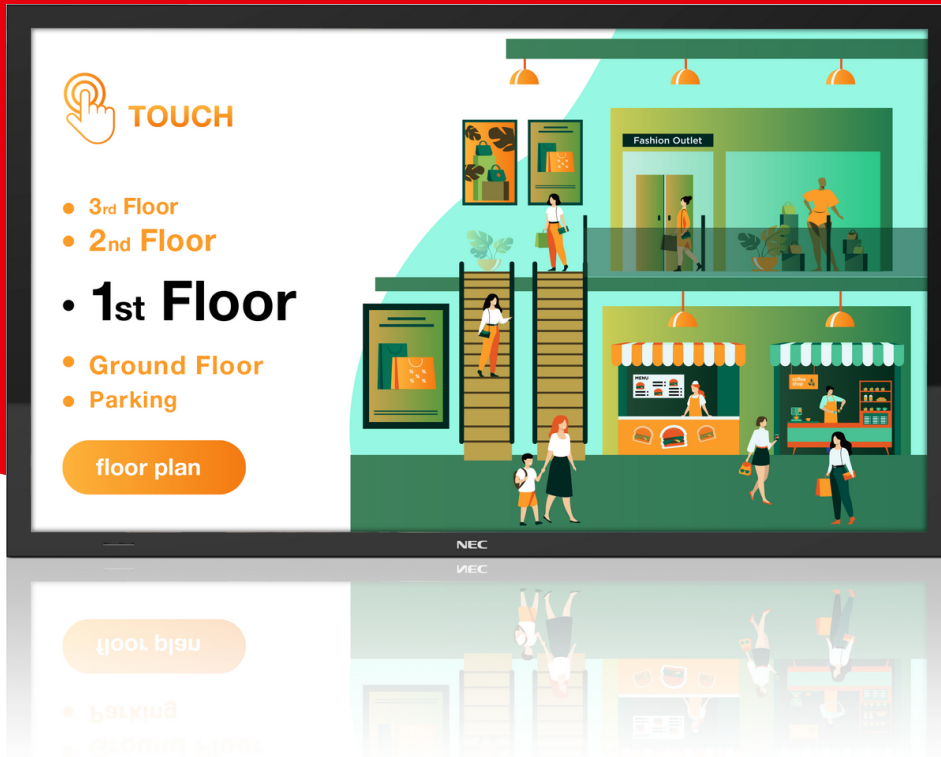

NEC MultiSync M431 PCAP

- Modern and easy to clean design – edge-to-edge allowing for unobtrusive integration into any application and environment.
- Unhindered readability – no reflections from windows or other light sources means no disruption to the visibility of signage content or meeting room presentation.
- Secure remote management – control your devices remotely and securely using NEC NaviSet Administrator 2; proactively manage maintenance requirements saving time and resources.
- Exceptional touch performance – with up to 20 touch points the PCAP technology offers excellent touch responsiveness for both finger and pen usage.
- Mission-critical 24/7 ready operation – the selection of industrial-grade components and careful design focused on demanding usage scenarios accompany an impressive and continuous viewer experience.

Specifikationer

VISA MODULDATA

Panelteknik	IPS with Edge LED backlights
Upplösning (pixlar)	3840 x 2160
Diagonalstorlek (tum/cm)	43 / 108
Bildformat	16:9
Teknik för bakgrundsbelysning	LED
Ljusstyrka (cd/m ²)	500
Kontrastförhållande	> 8000:1
Svarstid (grått till grått genomsnitt) ms	8
Bildvinkel (H/V) 0 CR >10	178 horizontal / 178 vertical (typ. at contrast ratio 10:1)
Färgdjup [bn]	1,076 (10bit)

TOUCHGRÄNSSNITTSPECIFIKATION

Teknologi	PCAP
Antal touch-punkter	20
Beläggning / Filter	Anti-glare
Skärnhårdhet (H)	6
Operativsystem Kompatibilitet	Android; Linux; Raspberry Pi; Windows

VIKTER OCH MÅTT

Ramens storlek (V/H) mm	Edge-to-edge flush design (no bezel)
Ramens storlek (Ö/U) mm	Edge-to-edge flush design (no bezel)
Produktmått (B/H/D) mm	1,003.4 x 595.1 x 74.42
Produktens vikt utan stativ (kg)	24.8