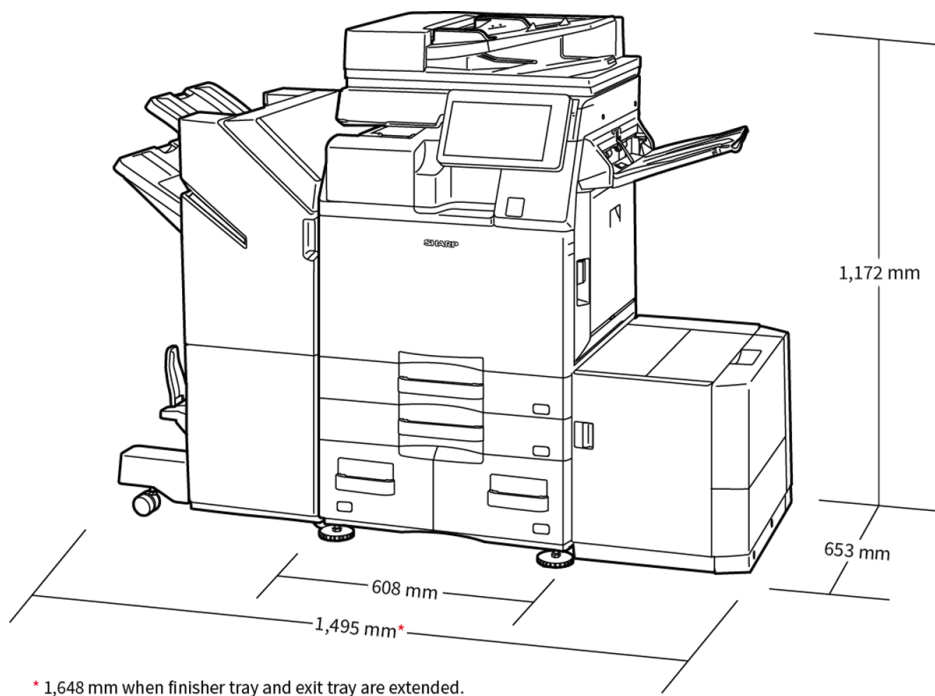

Mått

Mått visas med tillval. Tillvalen kan variera beroende på region.