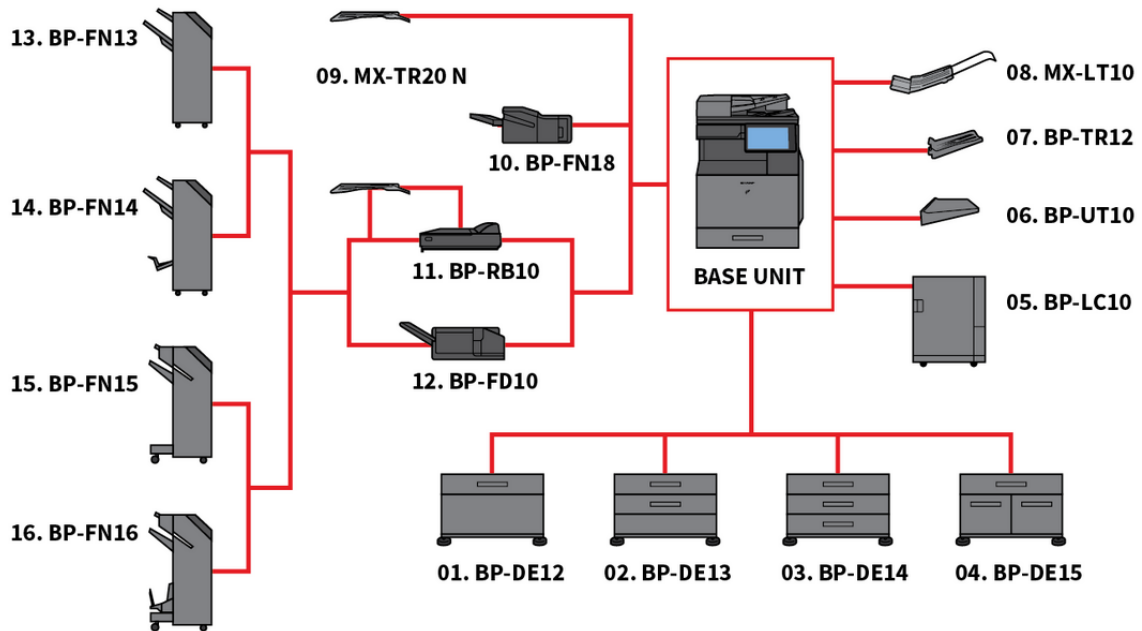

Konfigurationer

Konfigurationer kan skilja sig mellan olika försäljningsregioner. Kontakta din lokala Sharp-representant för mer information.